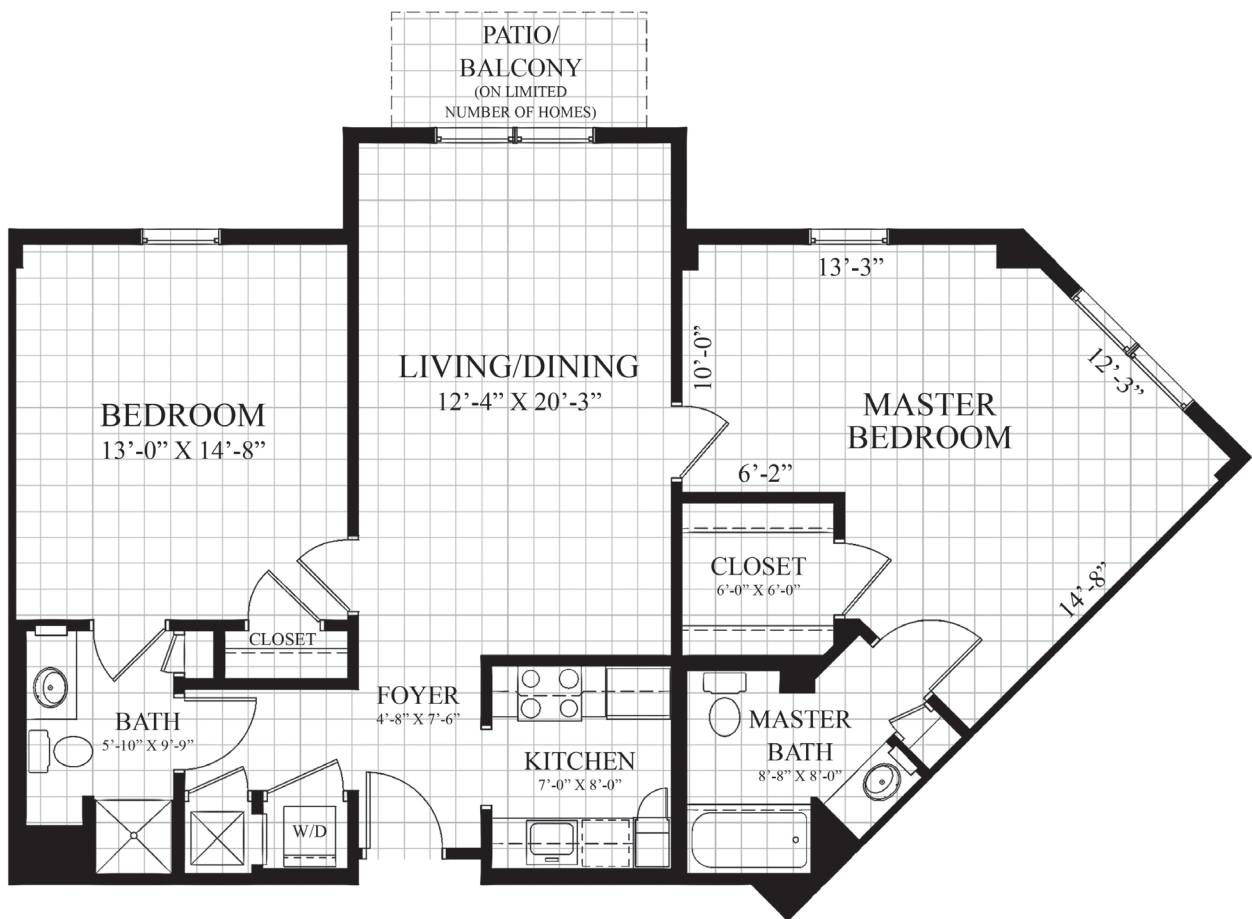

Willow

2 - BEDROOM APARTMENT
1138 SQ. FT.

CONTACT US! Call (919) 460-8095 or visit glenaire.org

Willow

2 - BEDROOM APARTMENT
1138 SQ. FT.

CONTACT US! Call (919) 460-8095 or visit glenaire.org