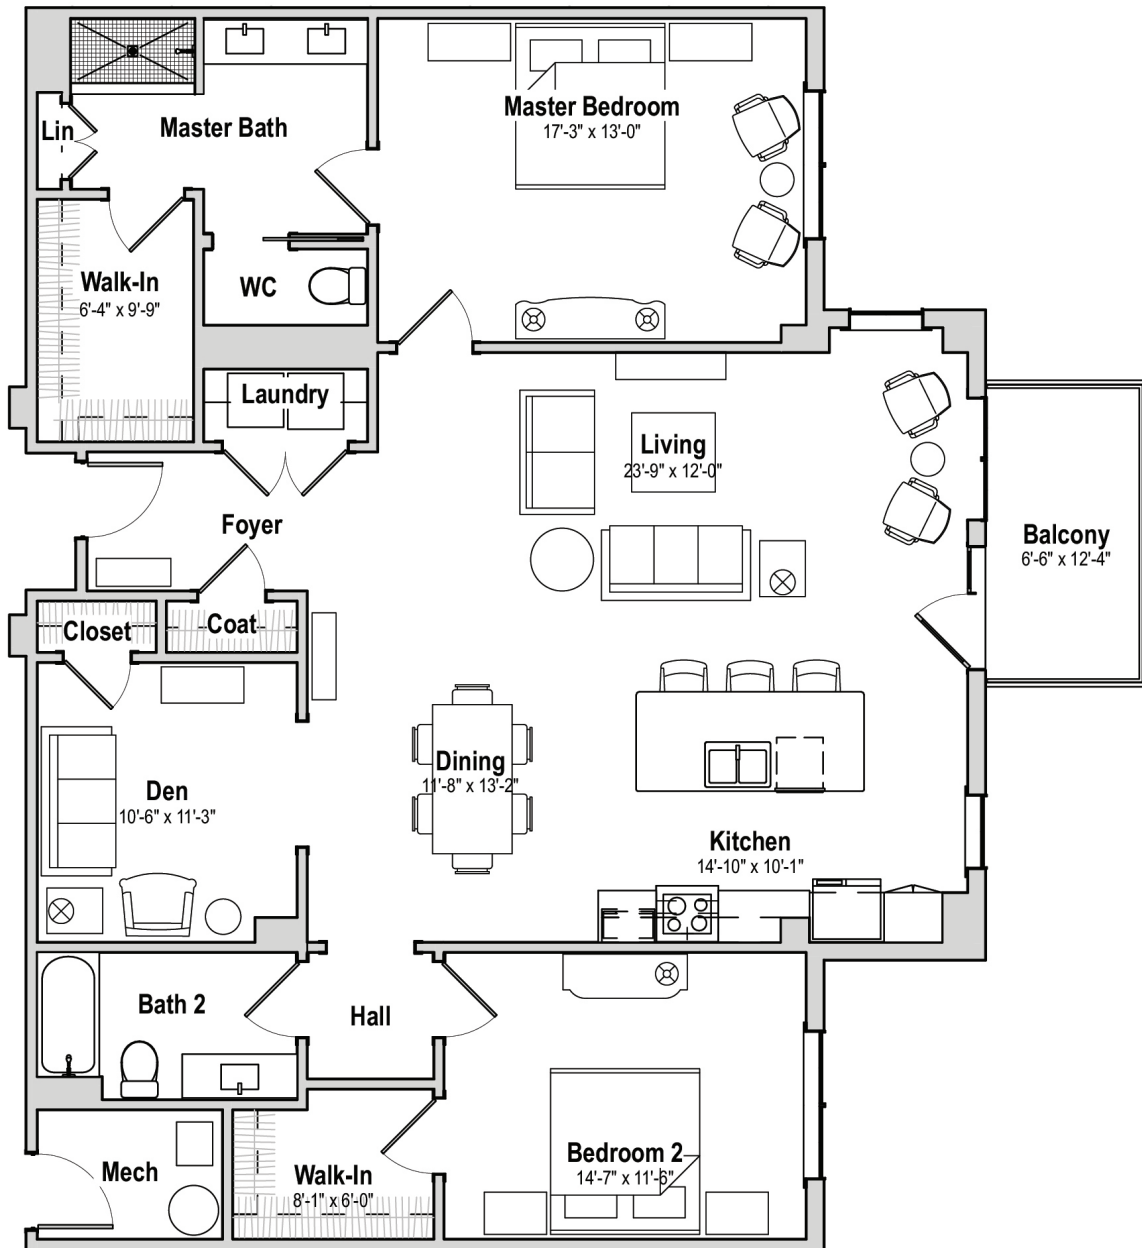

Dogwood

2 - BEDROOM / 2 - BATHROOM / DEN
1667 SQ. FT.

CONTACT US! Call (919) 460-8095 or visit glenaire.org

FLOOR PLANS ARE SUBJECT TO CHANGE.