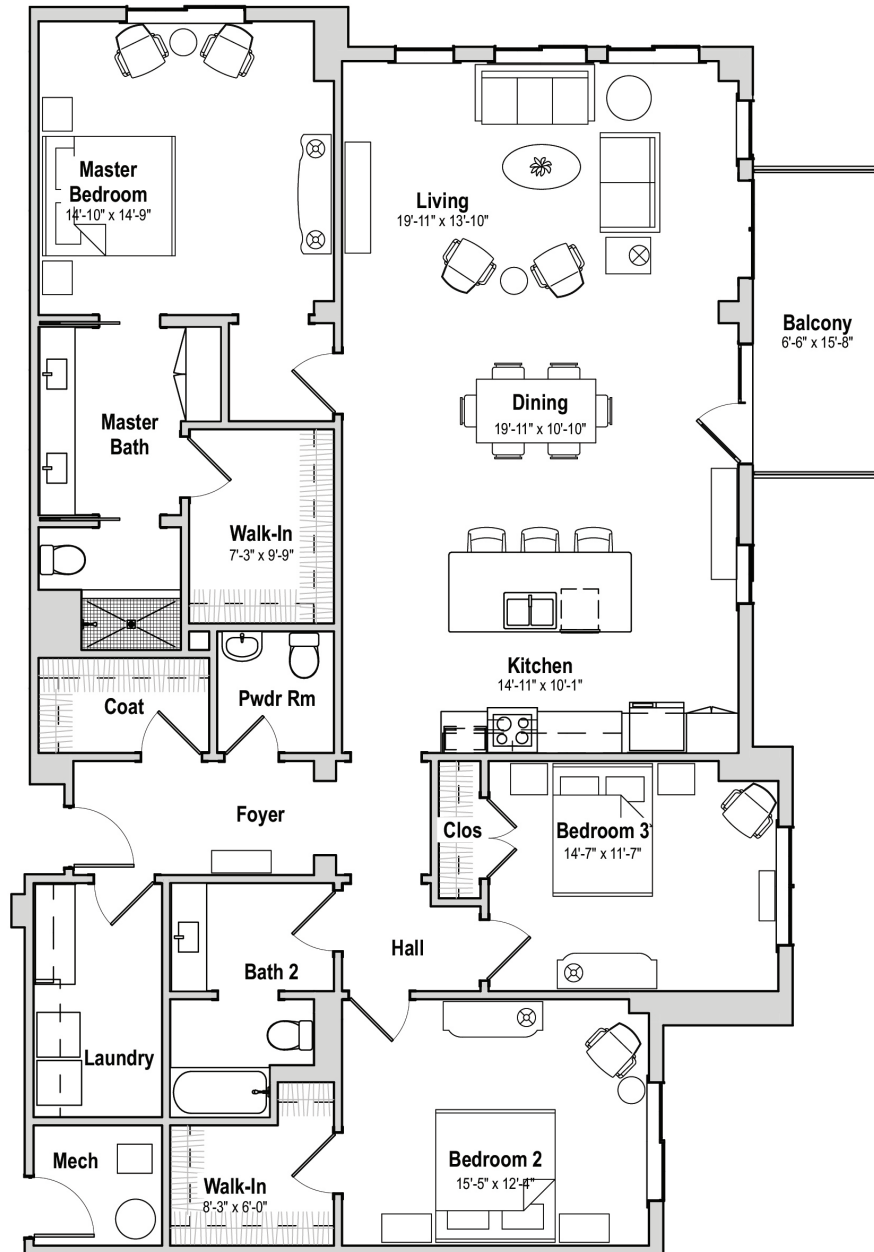

Sycamore

3 - BEDROOM / 2.5 - BATHROOM
2081 SQ. FT.

CONTACT US! Call (919) 460-8095 or visit glenaire.org

FLOOR PLANS ARE SUBJECT TO CHANGE.